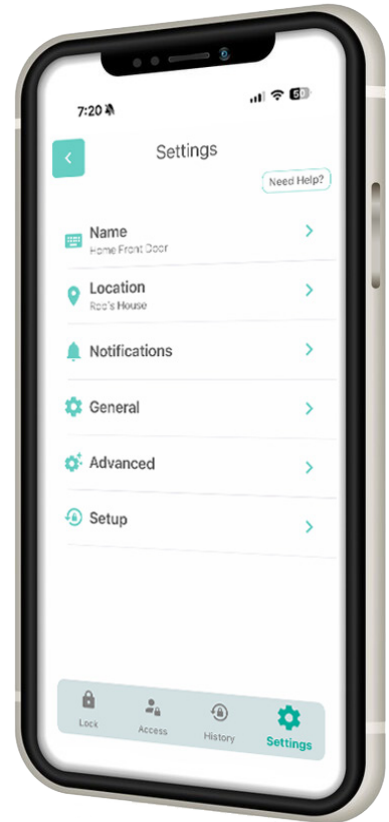

INTUITIVE & SECURE MOBILE APP

LOCK STATUS

Manage your lock over BLE or remotely over Wi-Fi

HISTORY

View Event History

EDIT CREDENTIALS

Set User Access

SCHEDULES

Create Access & Lock Schedules

NOTIFICATIONS

Receive Alerts

SETTINGS

Control Lock Settings

Connect with all your Smart Locks

KoreLock's cutting-edge mobile app is designed for seamless compatibility with Android and iOS devices. With Bluetooth® and Wi-Fi capabilities, it offers secure and convenient keyless and remote access.