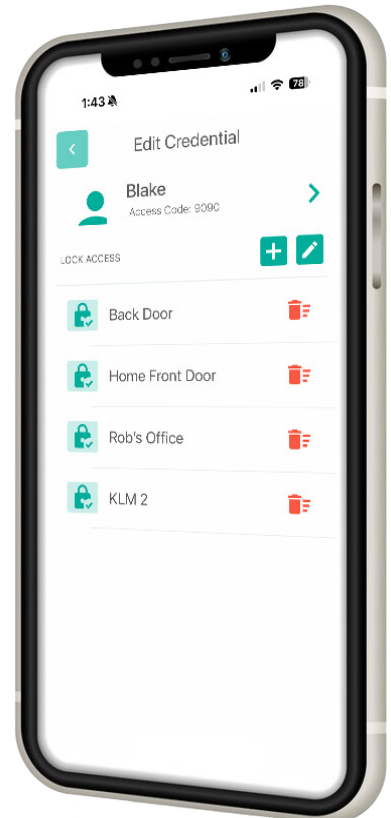

INTUITIVE & SECURE MOBILE APP

LOCK STATUS

Manage your lock over BLE or remotely over Wi-Fi

HISTORY

View Event History

EDIT CREDENTIALS

Set User Access

SCHEDULES

Create Access & Lock Schedules

NOTIFICATIONS

Receive Alerts

SETTINGS

Control Lock Settings

Connect with all your Smart Locks

KoreLock's cutting-edge mobile app is designed for seamless compatibility with Android and iOS devices. With Bluetooth® and Wi-Fi capabilities, it offers secure and convenient keyless and remote access.