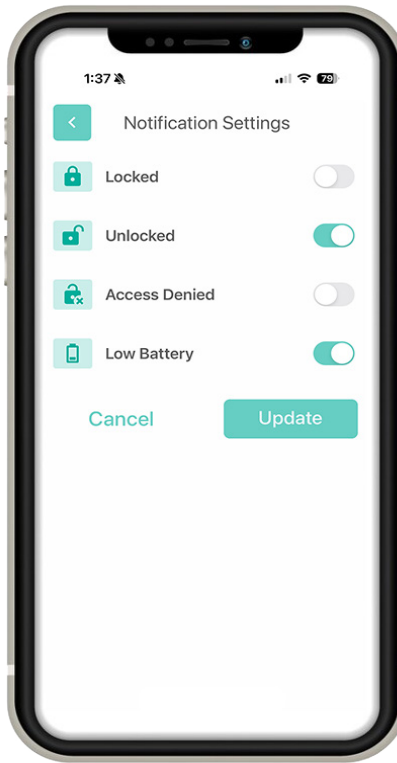

INTUITIVE & SECURE MOBILE APP

LOCK STATUS

Manage your lock over BLE or remotely over Wi-Fi

HISTORY

View Event History

EDIT CREDENTIALS

Set User Access

SCHEDULES

Create Access & Lock Schedules

NOTIFICATIONS

Receive Alerts

SETTINGS

Control Lock Settings

Connect with all your Smart Locks

KoreLock's cutting-edge mobile app is designed for seamless compatibility with Android and iOS devices. With Bluetooth® and Wi-Fi capabilities, it offers secure and convenient keyless and remote access.