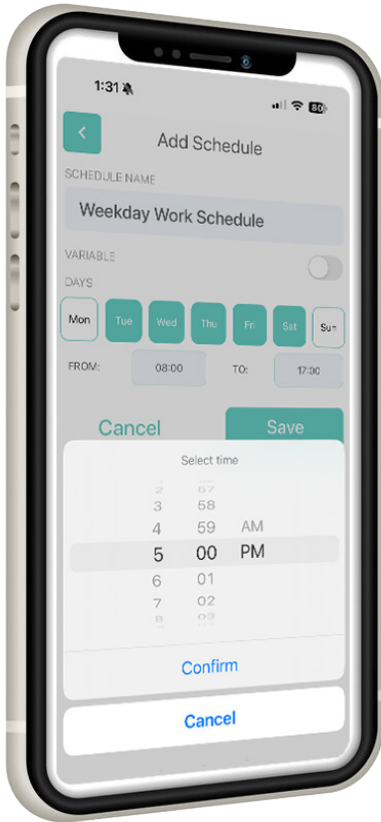

INTUITIVE & SECURE MOBILE APP

LOCK STATUS

Manage your lock over BLE or remotely over Wi-Fi

HISTORY

View Event History

EDIT CREDENTIALS

Set User Access

SCHEDULES

Create Access & Lock Schedules

NOTIFICATIONS

Receive Alerts

SETTINGS

Control Lock Settings

Connect with all your Smart Locks

KoreLock's cutting-edge mobile app is designed for seamless compatibility with Android and iOS devices. With Bluetooth® and Wi-Fi capabilities, it offers secure and convenient keyless and remote access.