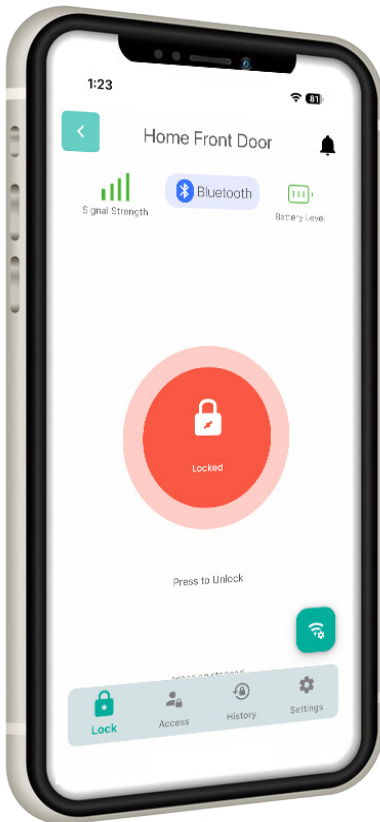

INTUITIVE & SECURE MOBILE APP

LOCK STATUS

Manage your lock over BLE or remotely over Wi-Fi

HISTORY

View Event History

EDIT CREDENTIALS

Set User Access

SCHEDULES

Create Access & Lock Schedules

NOTIFICATIONS

Receive Alerts

SETTINGS

Control Lock Settings

Connect with all your Smart Locks

KoreLock's cutting-edge mobile app is designed for seamless compatibility with Android and iOS devices. With Bluetooth® and Wi-Fi capabilities, it offers secure and convenient keyless and remote access.