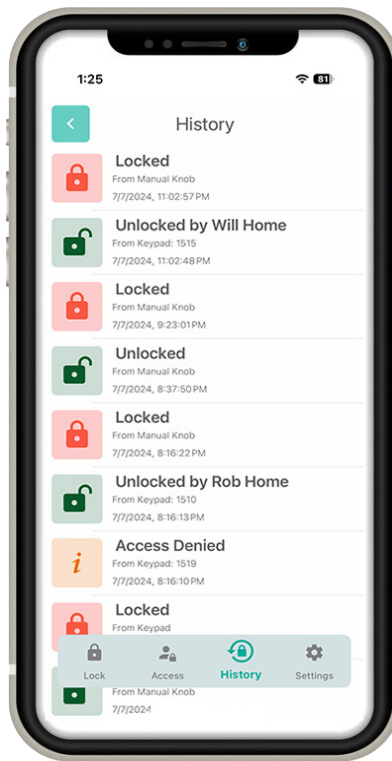

INTUITIVE & SECURE MOBILE APP

LOCK STATUS

Manage your lock over BLE or remotely over Wi-Fi

HISTORY

View Event History

EDIT CREDENTIALS

Set User Access

SCHEDULES

Create Access & Lock Schedules

NOTIFICATIONS

Receive Alerts

SETTINGS

Control Lock Settings

Connect with all your Smart Locks

KoreLock's cutting-edge mobile app is designed for seamless compatibility with Android and iOS devices. With Bluetooth® and Wi-Fi capabilities, it offers secure and convenient keyless and remote access.